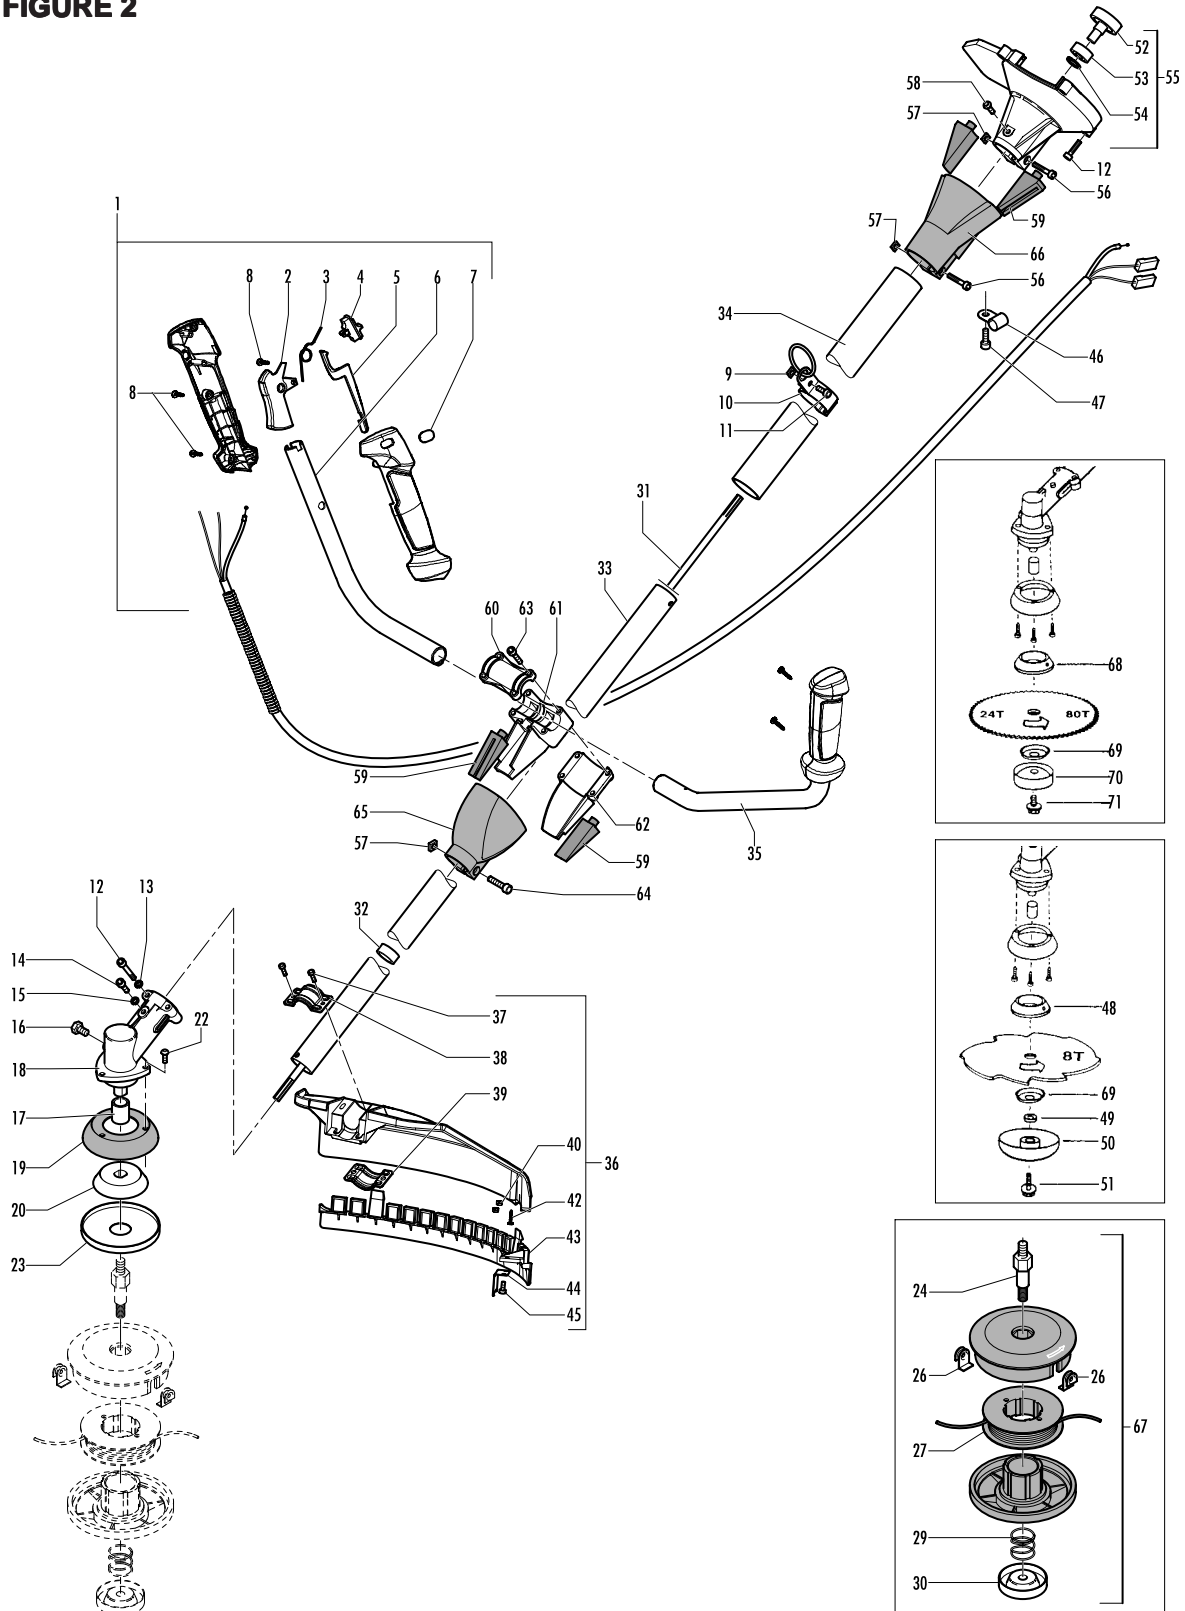

brand	MCCULLOCH

date	MAR/03	SHEET 3/4

Model	Prefix
ELITE 4730X PRO	01

Product number
953900392

FIGURE 2